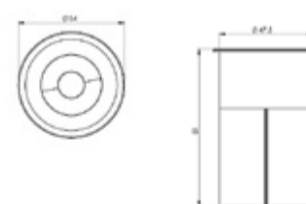

Type

Recessed

Single Line Diagram

Recessed

Serna Fixed 28

Serna Fixed 35

Serna Fixed 47

Light Distribution

SERNA FIXED

SERNA FIXED- 28

System Power	Dimension
5W	Outer Dia- 34.5mm CutoutDia- 28mm Height- 74mm

SERNA FIXED- 35

System Power	Dimension
7W	Outer Dia- 41.5mm CutoutDia- 35mm Height- 74.5mm

SERNA FIXED- 47

System Power	Dimension
10W	Outer Dia- 54mm CutoutDia- 47.5mm Height- 81mm

Order Options

CCT (Colour Temperature)

3000K

4000K

5700K

Tunable White 2700K-6500K

CRI